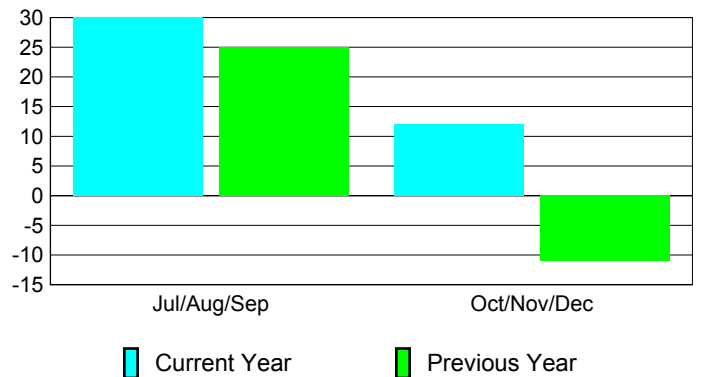

Comparison of Membership Gain/Loss

Current Year Compared to the Previous Year