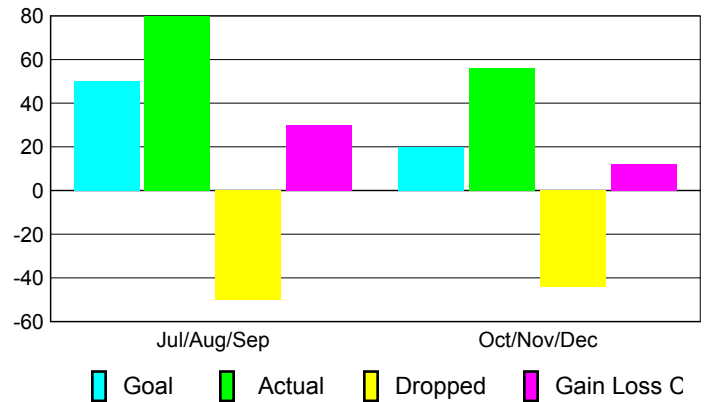

Membership Results 2010-2011

Goal, New, Dropped, Gain/Loss